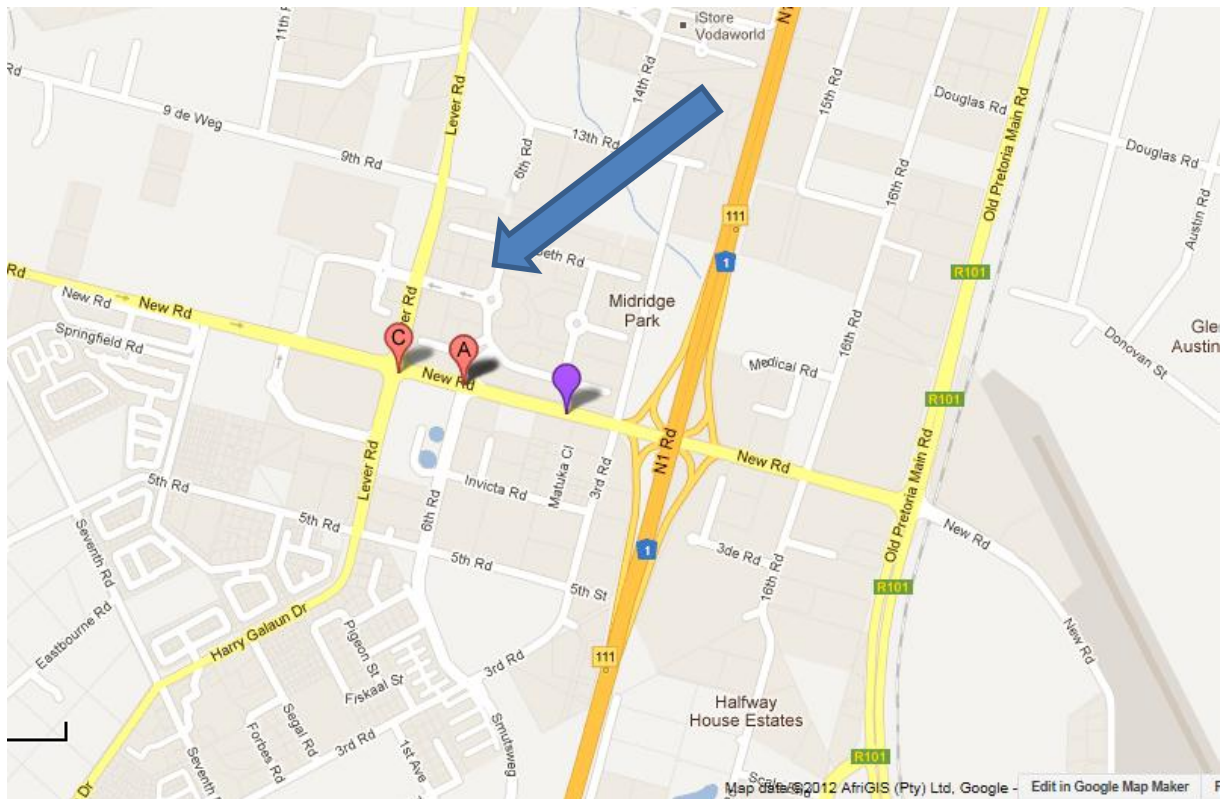

SACPLAN OFFICE
International Business Gateway Office Park,
Cnr New Road & 6th Road,
Midridge Office Park - 1st Floor, Block G
Midrand

The directions are:

GPS Coordinates:

S 25° 58' 34.0"
E 028° 07' 15.2"

From Johannesburg:

If you use the N1 from Johannesburg (coming from the south) you must take the New Road off ramp. At the robot turn left. At the first robot thereafter turn right (6th Road). You will then have reached the International Business Gateway Office Park (A on map). When through the gate you will reach a T-junction. Turn left up to a Circle. Go straight over the circle.

We are in the first complex on the left hand side (Midridge Office Park). Turn left into the Midridge Office Park. There is parking marked for SA Planners. We are in Block G 1st floor.

From Pretoria:

If you use the N1 from Pretoria (coming from the north) you must take the New Road off ramp. When in the offramp the first slip to the right goes into the Caltex filling station. Take the second slip to the right (you will get to a robot). Go straight over into New Road. At the second robot thereafter turn right (6th Road). You will then have reached the International Business Gateway Office Park (A on map). When through the gate you will reach a T-junction. Turn left up to a Circle. Go straight over the circle.